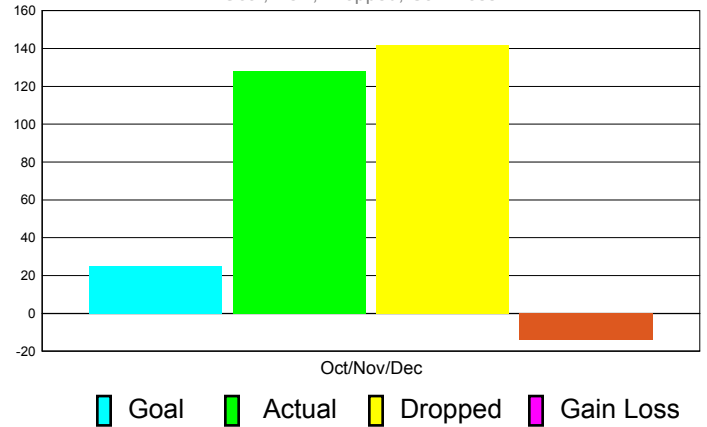

Membership Results 2011-2012

Goal, New, Dropped, Gain/Loss